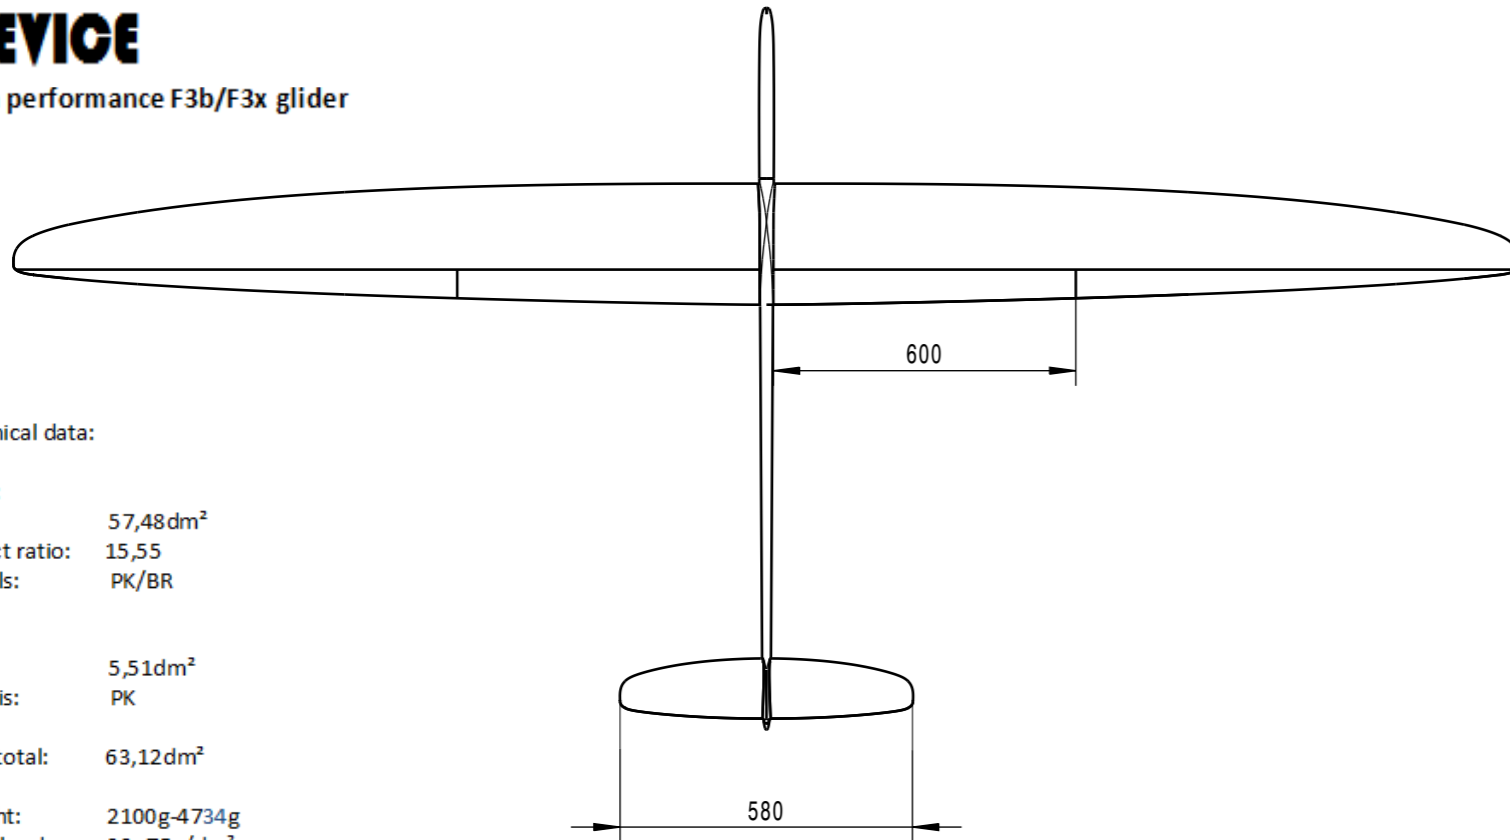

## DEVICE

High performance F3b/F3x glider

### Technical data:

Wing:  
Area: 57,48dm<sup>2</sup>  
Aspect ratio: 15,55  
Airfoils: PK/BR

Tail:  
Area: 5,51dm<sup>2</sup>  
Airfoils: PK

Area total: 63,12dm<sup>2</sup>

Weight: 2100g-4734g  
Wing load: 33 -75g/dm<sup>2</sup>